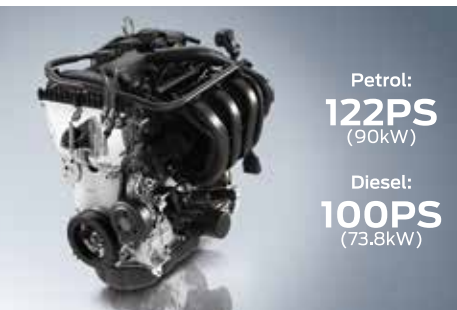

FUN

Every inch of the Ford EcoSport is designed to help you do more and make your every drive a fun-filled one.

Petrol:
122PS
(90kW)

Diesel:
100PS
(73.8kW)

Petrol: 122PS (90kW) Power
& 15.9km/l (MT) - Mileage.

Diesel: 100PS (73.8kW) Power
& 21.7km/l (MT) - Mileage.

Paddle Shift

**Cruise Control with
Adjustable Speed Limiter**

STYLE

With a bold exterior design, the Ford EcoSport always looks like it's ready for action. And yes, it knows how to turn heads!